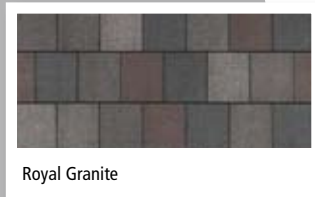

Regal Stone