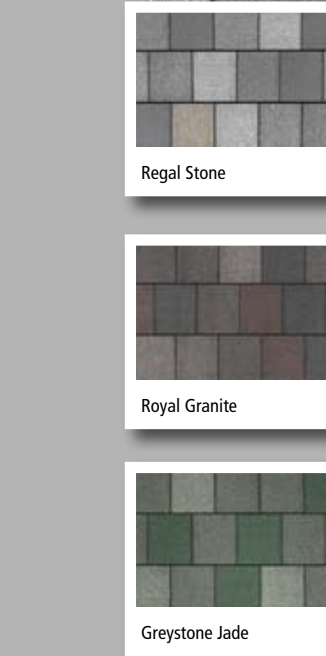

Greystone Jade

Crowne Slate

ARCHITECTURAL SHINGLES

With stately charm and stand-out curb appeal, IKO's Crowne Slate top-of-the-line laminated fiberglass shingles are fit for the most exclusive properties. A natural slate-like look with precision-engineered roofing materials, creating an exceptional and long-lasting roof.

The industry's most advanced technology. Crowne Slate is built with layers of premium roofing material, saturated and stabilized with SBS modified bitumen. This rubberized material is resistant to hail, wind and extreme heat, providing your home with the protection it needs to become your legacy.

Color Featured: Royal Granite

Distinctive Luxury - Striking slate-like look shows an eye-catching appearance that sets your home apart.

- Your neighbors will envy the head-turning look of Crowne Slate. They don't need to know it costs substantially less than real slate.
- Protects against wind uplift and water penetration.
- So strong it has a UL 2218 Class 4 Impact Resistant rating.*
- 10-Year IKO Iron Clad Protection¹
- Covered by a Limited Lifetime Warranty¹
- Meets IRC wind code requirements with a Limited Wind Warranty coverage up to 90 mph (145 km/h); Wind Warranty upgrade to 130 mph (210 km/h).¹